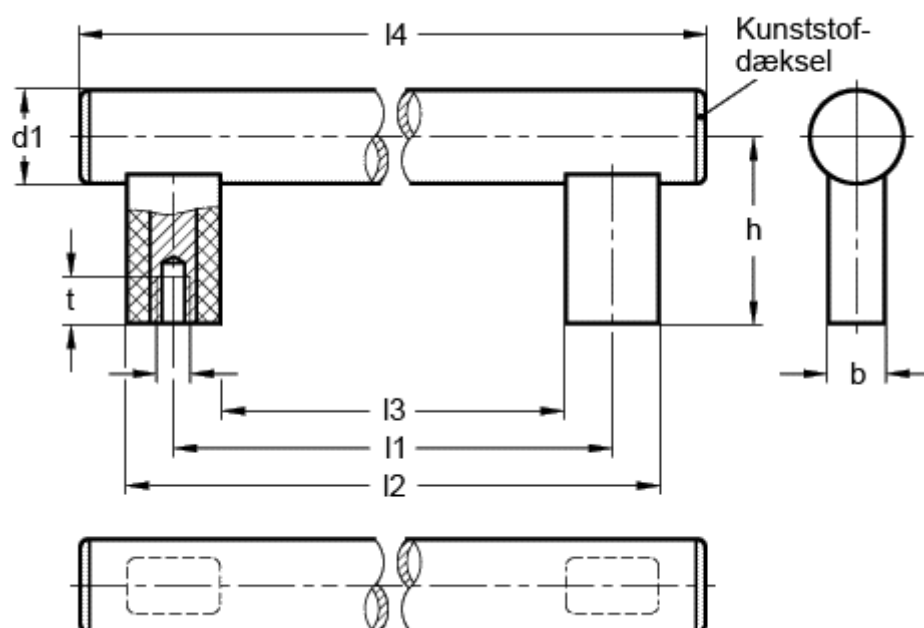

Article number: 201712001

Description: E+G Handle GN 666-30-M8-200-NG

Measures

$b = 18$

$t \text{ min} = 15$

$d1 = 30$

$d2 = M8$

$h = 60$

$l1 = 200$

$l2 = 230$

$l3 = 170$

$l4 = 265$